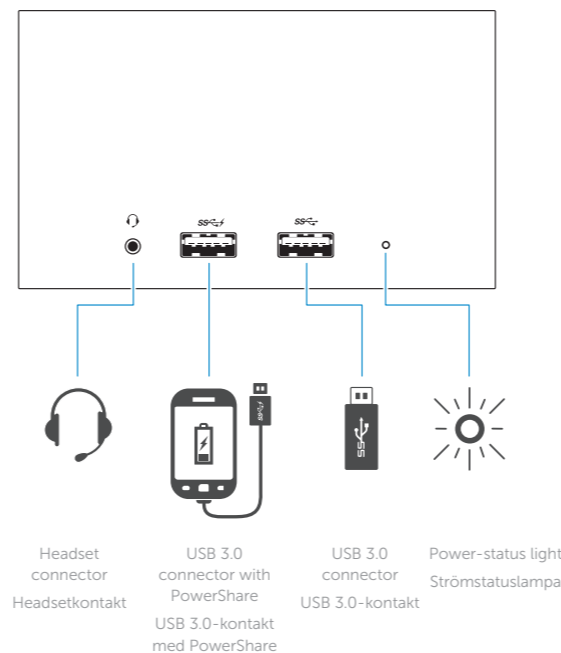

Dell Wireless Docking Station

WLD15

Quick Start Guide Snabbstartguide

Features
Funktioner

dell.com/support
dell.com/contactdell
dell.com/regulatory_compliance

Regulatory model: **WLD15**
Regleringsmodell: **WLD15**