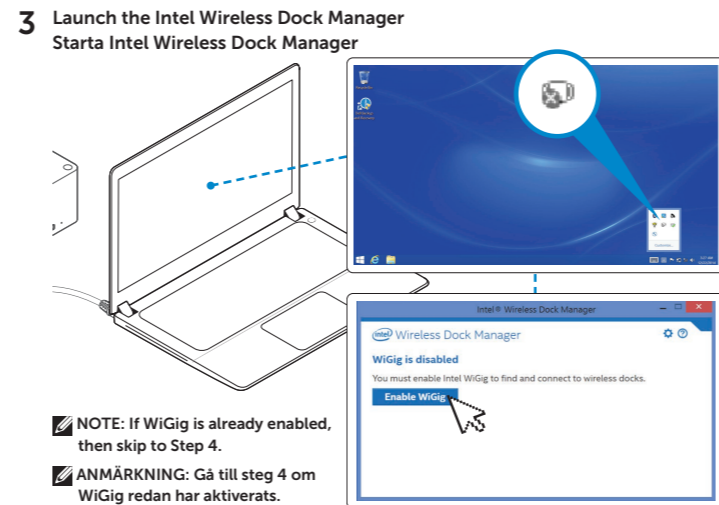

Dell Wireless Docking Station

WLD15

Quick Start Guide Snabbstartguide

Features
Funktioner

dell.com/support
dell.com/contactdell
dell.com/regulatory_compliance

Regulatory model: **WLD15**
Regleringsmodell: **WLD15**