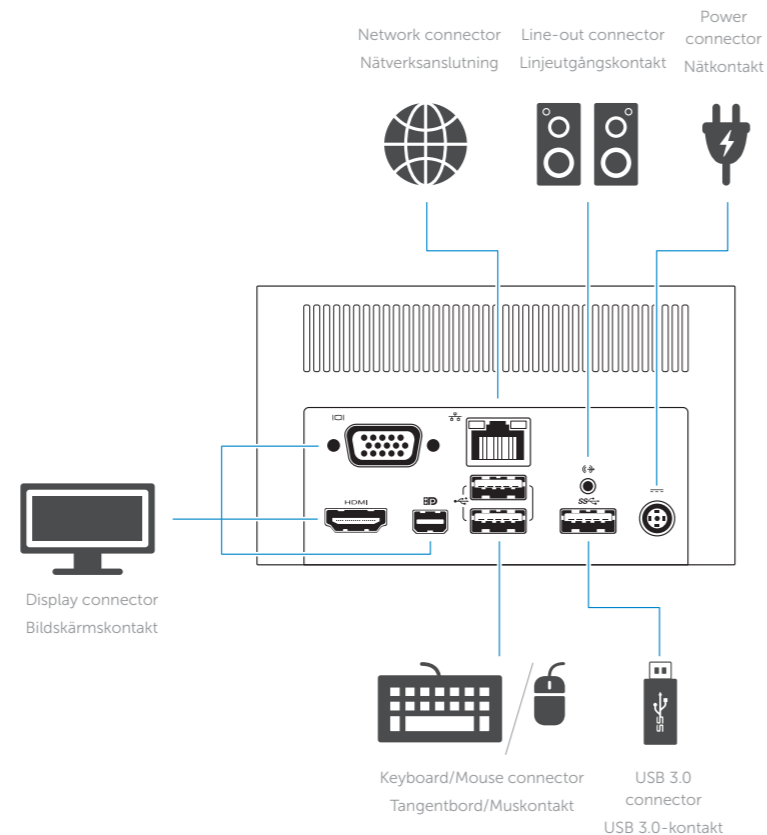

Dell Wireless Docking Station

WLD15

Quick Start Guide Snabbstartguide

Features
Funktioner

dell.com/support
dell.com/contactdell
dell.com/regulatory_compliance

Regulatory model: **WLD15**
Regleringsmodell: **WLD15**