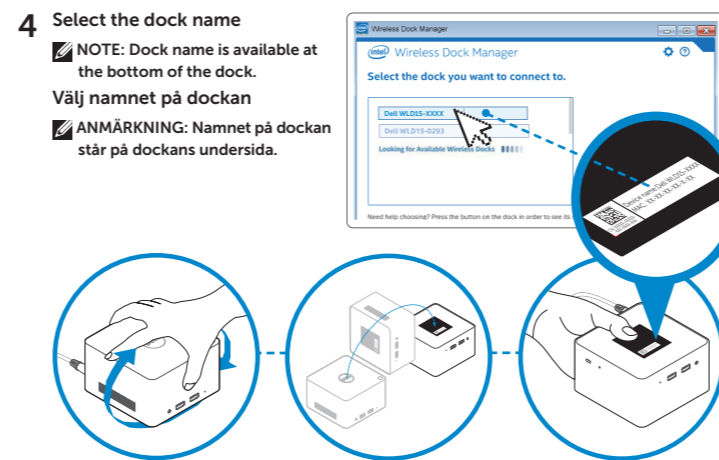

Dell Wireless Docking Station

WLD15

Quick Start Guide Snabbstartguide

Features
Funktioner

dell.com/support
dell.com/contactdell
dell.com/regulatory_compliance

Regulatory model: **WLD15**
Regleringsmodell: **WLD15**