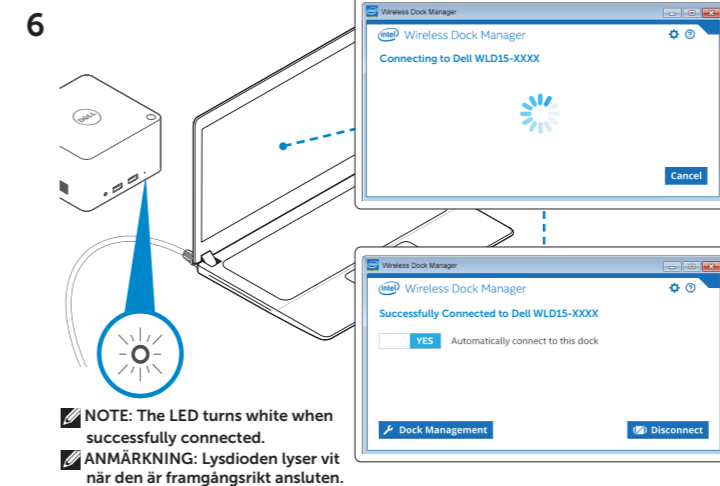

Dell Wireless Docking Station

WLD15

Quick Start Guide Snabbstartguide

Features
Funktioner

dell.com/support
dell.com/contactdell
dell.com/regulatory_compliance

Regulatory model: **WLD15**
Regleringsmodell: **WLD15**